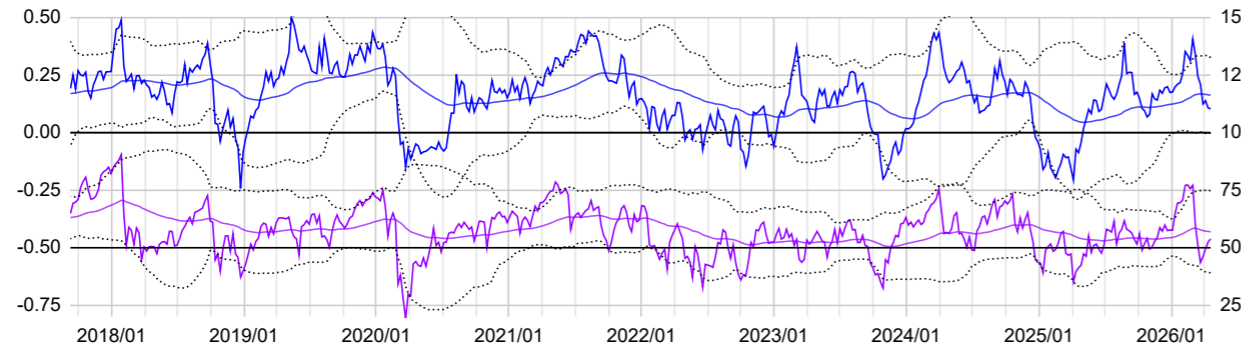

NOBLE\_US Weekly Chart

NOBLE\_US Daily Chart

Chaikin's Money Flow, RSI 14

Chaikin's Money Flow, RSI 14

[JPY] NOBLE\_US Weekly Chart

[JPY] NOBLE\_US Daily Chart

RSI 14

RSI 14