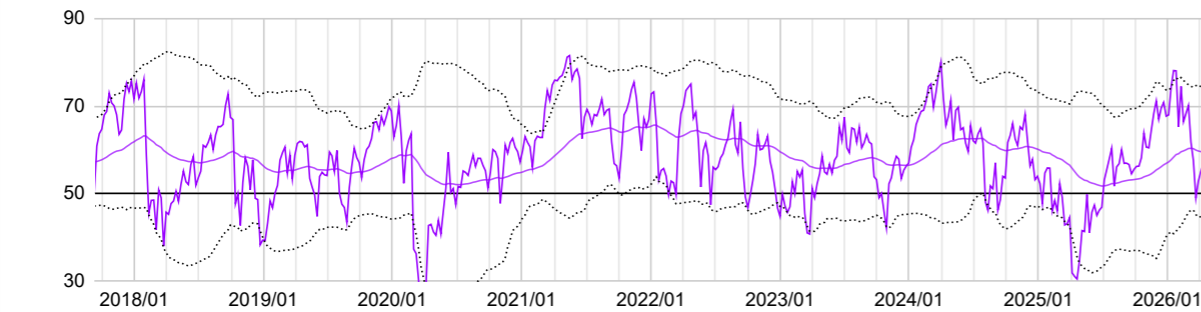

NOBLE\_US Weekly Chart

NOBLE\_US Daily Chart

Chaikin's Money Flow, RSI 14

Chaikin's Money Flow, RSI 14

[JPY] NOBLE\_US Weekly Chart

[JPY] NOBLE\_US Daily Chart

RSI 14

RSI 14