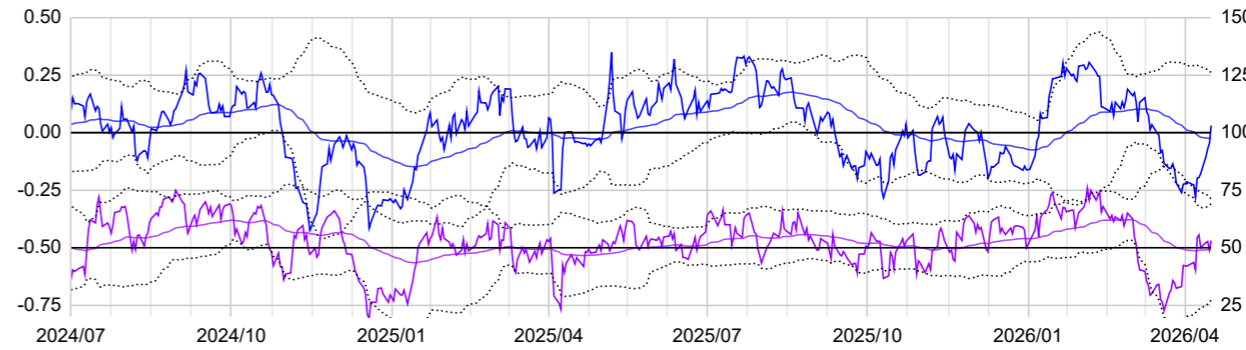

NOBLE\_US Weekly Chart

NOBLE\_US Daily Chart

Chaikin's Money Flow, RSI 14

Chaikin's Money Flow, RSI 14

[JPY] NOBLE\_US Weekly Chart

[JPY] NOBLE\_US Daily Chart

RSI 14

RSI 14