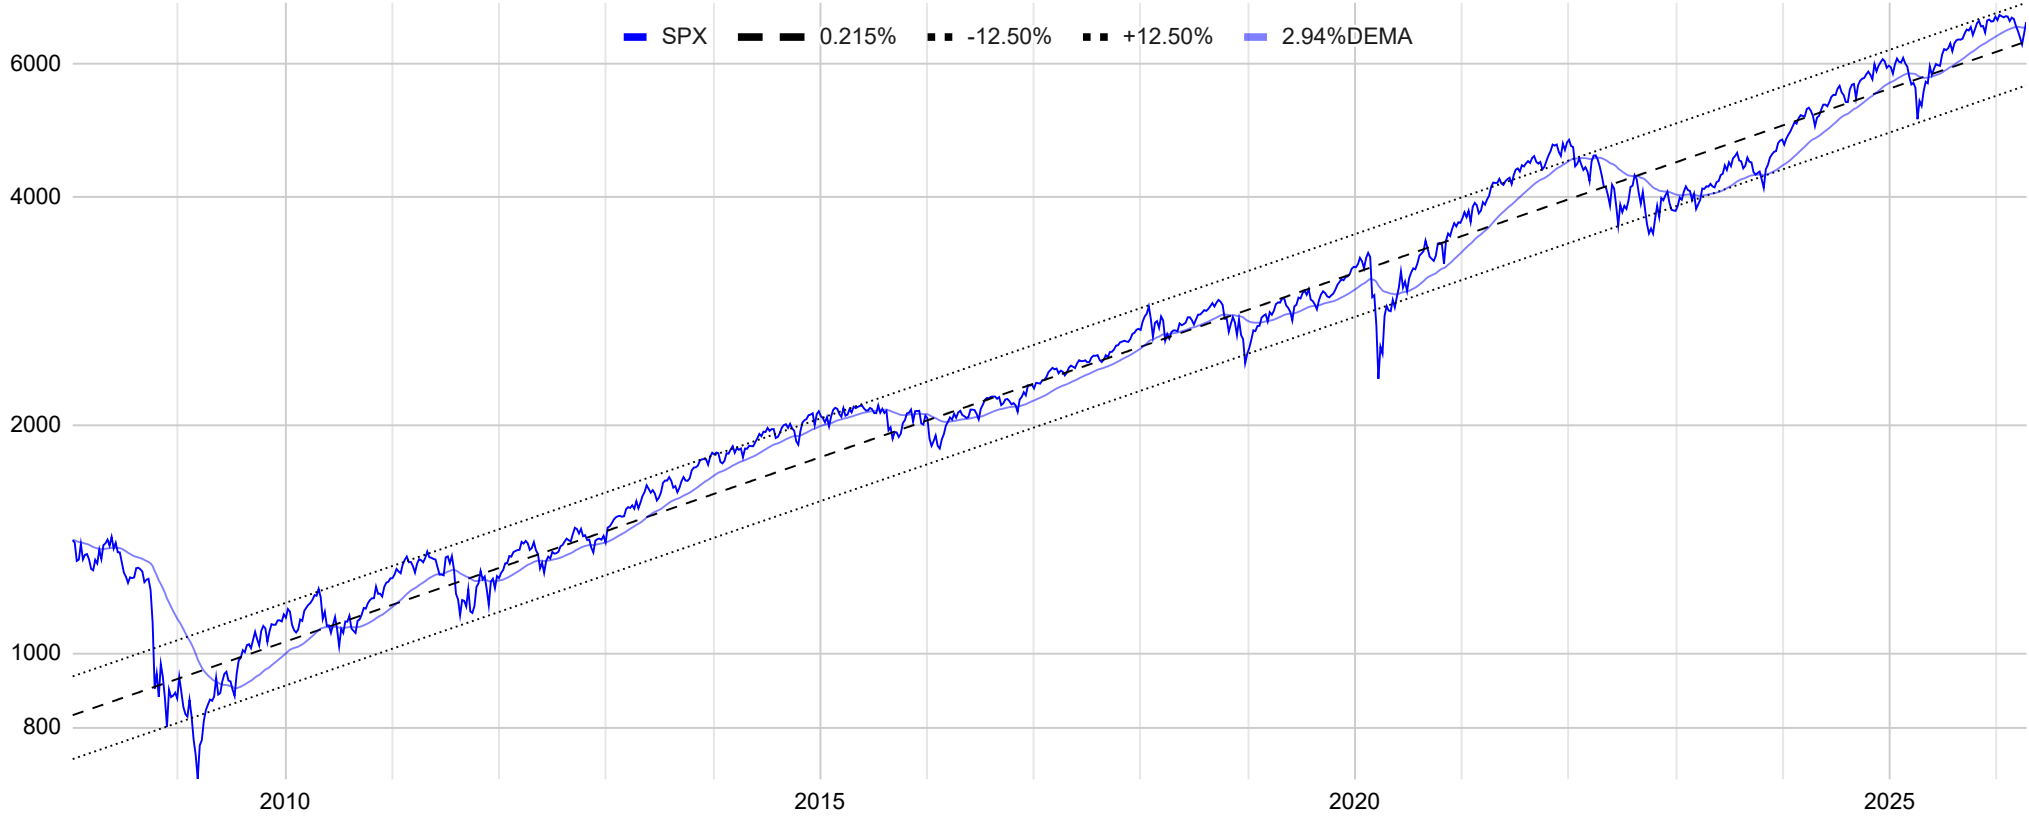

SPX WEEKLY TREND

MGK (Mega Cap Growth ETF) / VYM (High Dividend Yield ETF) Ratio 13-week Change Rate